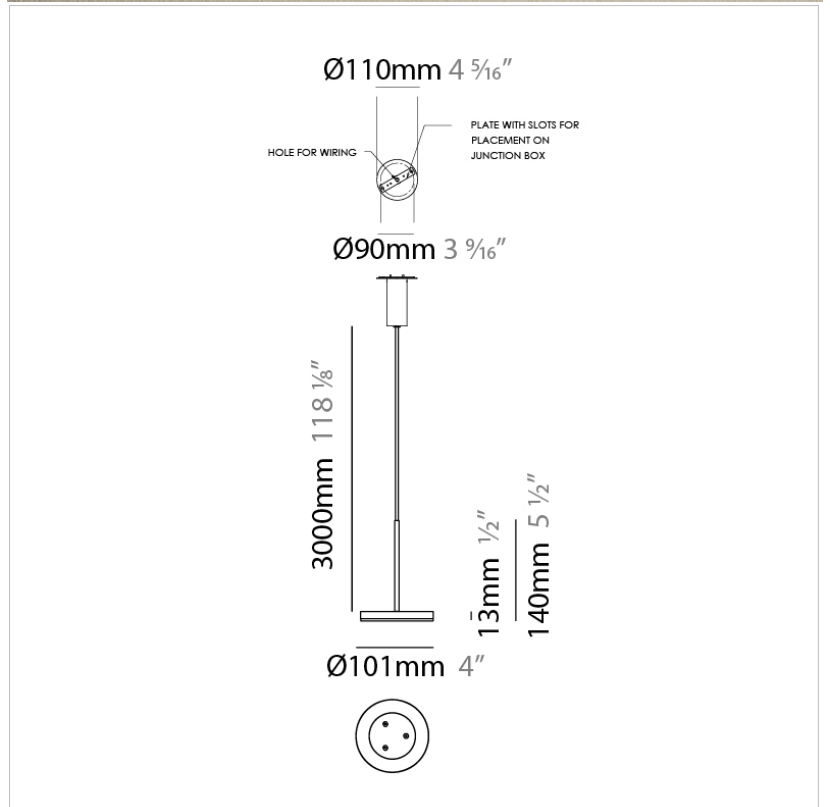

BELLA SUSPENSION

D81667-MBR

GENERAL

Series: Bella
Brand: Panzeri
Division: Design
Mounting Type: Suspension
Mounting Location: Ceiling
Subcategory: Pendant

PHYSICAL

Shape: Disc
Diameter (mm): 101
Diameter (in): 4
Height (mm): 13
Height (in): 1/2
Max. Overall Height (mm): 3013
Max. Overall Height (in): 118 ⁵/₈
Light Distribution: Direct
Weight (kg): 0.54501
Weight (lbs): 1.2
Diffuser: Opal - Acrylic
Fixture Material: Metal

ELECTRICAL

Lamp Type: LED
Input Wattage (W): 6.5
Total Output Wattage (W): 6.5
Dimming: Non-Dimmable
Driver Location: Integrated
Input Voltage (V): 120

LED

Delivered Lumen Range: 100 - 499 lm
Number of LEDs: 1
Color Temperature (°K): 2700
Max. Delivered Lumen (lm): 388
Nominal Lumen (lm): 460
CRI: >80 CRI

OPTICAL

RATINGS AND CERTIFICATIONS

Certified By: CSA Certified to UL and CSA Standards
IP rating: IP40

PROJECT

TYPE

NOTES

QUANTITY

DATE

D